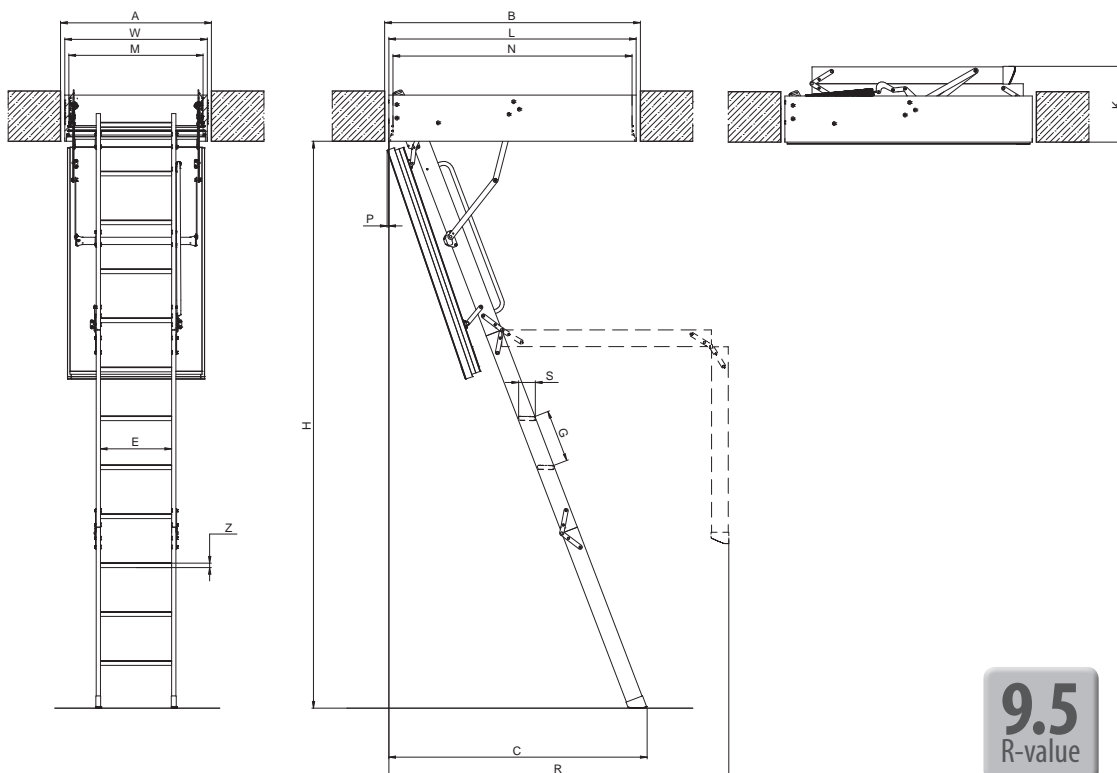

ATTIC LADDER LWF - FIRE RATED

The LWF fire rated ladder provides easy access to an attic while functioning as a blaze block in case of fire. The hatch is manufactured with the use of fireproof materials and is equipped with a gasket that expands under extreme heat. **The LWF ladder is fire rated at 43 minutes** in accordance with **ASTM E119** and **30 minutes** in accordance with **NFPA 288**.

DIAGRAM

9.5
R-value

max
300
lbs

2 year
warranty

ATTIC LADDER DIMENSIONS

LWF		22½"x47"	25"x47"	22½"x54"	25"x54"	30"x54"
Ceiling height	H	7'5" - 8'11"		7'11½" - 10'1"		
Rough opening	AxB	22½"x47"	25"x47"	22½"x54"	25"x54"	30"x54"
Outside frame dimensions	WxL	22"x46⅝"	24½"x46⅝"	22"x53½"	24½"x53½"	29½"x53½"
Internal dimensions	MxN	20½"x44⅞"	23"x44⅞"	20½"x51¾"	23"x51¾"	28"x51¾"
Projection	R	67"		73¼"		
Landing space	C	59"		65¼"		
Distance between steps	G	9⅞"		10½"		
Step length	E	13¼"				
Step width	S	3⅞"				
Step thickness	Z	7⁄8"				
Folded ladder height	K	15"				
Frame height		8 ⅝"				
Board movement after opening	P	1"				
Approx. weight (lbs)		98	104	105	110	123

fireproof hatch in white

plastic ends

three peripheral seal

non-slip steps

handrail

additional accessories available

FAKRO®

FAKRO AMERICA
39 West Factory Road
Addison, IL 60101
tel: 630 / 543-1010
fax: 630 / 543-1011
www.fakrousa.com
e-mail: sales@fakrousa.com

Available only in sizes given above.